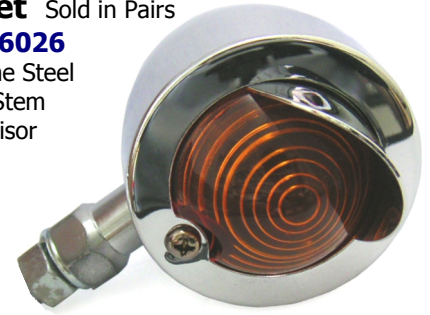

Flexi Kit
61U-8101-C
Set of 4
Rubber
Universal

Licence Plate & Indicator Mount

Black [629-01002](#)
Silver [629-01010](#)

Made of strong lightweight aluminium. Adjustable

61-INDICATORS

Ministalk Sold in Pairs
61-75600 Black Short Amber
61-75604 Black Short Clear
61-75620 Black Long Amber
61-75605 Chrome Short Clear
61-75638 C/Fibre Short Amber
61-75682 Black Short Amber **with rubber anti-vibration mount**

Ministalk MK2 Sold in Pairs
61-75666 Chrome Steel Amber

Micro Mini Sold in Pairs
61-12005 Black Amber
61-12007 Black Clear

Cateye Mini Sold in Pairs
61-66241 Black Amber
61-66243 Black Clear

Cateye Mini LED
61-90915-02 Black Clear
 With rubber anti-vibration Mount

Arrow Mini Sold in Pairs
61-92215-02 Black Clear
 With rubber anti-vibration Mount

Arrow Mini LED Sold in Pairs
61-92500-02 Black Amber
61-92515-02 Black Clear
 With rubber anti-vibration Mount

Mini Oval Sold in Pairs
61-92400-02 Black Amber
61-92415-02 Black Clear

Micro 1000 Sold in Pairs
619-90800-10 Amber
619-90815-10 Clear
 Chrome Steel

Bullet Sold in Pairs
61U-6026 Chrome Steel
 Long Stem
 with Visor

Bullet Sold EACH
61-73155 Chrome Steel
 Short Stem

Zeppelin Sold EACH
61U-3603 Chrome Steel
 Short Stem