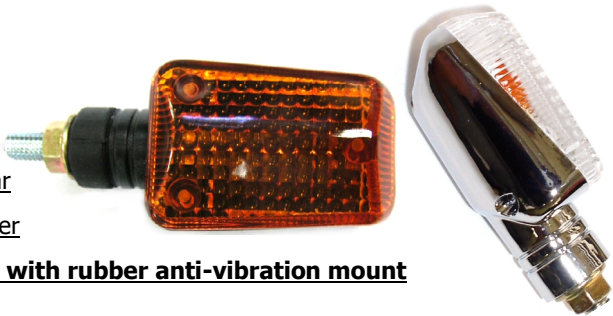

Flexi Kit
61U-8101-C
Set of 4
Rubber
Universal

Licence Plate & Indicator Mount

Black [629-01002](#)
Silver [629-01010](#)

Made of strong lightweight aluminium. Adjustable

61-INDICATORS

Ministalk Sold in Pairs
61-75600 Black Short Amber
61-75604 Black Short Clear
61-75620 Black Long Amber
61-75605 Chrome Short Clear
61-75638 C/Fibre Short Amber
61-75682 Black Short Amber **with rubber anti-vibration mount**

Ministalk MK2 Sold in Pairs
61-75666 Chrome Steel Amber

Micro Mini Sold in Pairs
61-12005 Black Amber
61-12007 Black Clear

Cateye Mini Sold in Pairs
61-66241 Black Amber
61-66243 Black Clear

Cateye Mini LED
61-90915-02 Black Clear
 With rubber anti-vibration Mount

Arrow Mini Sold in Pairs
61-92215-02 Black Clear
 With rubber anti-vibration Mount

Arrow Mini LED Sold in Pairs
61-92500-02 Black Amber
61-92515-02 Black Clear
 With rubber anti-vibration Mount

Mini Oval Sold in Pairs
61-92400-02 Black Amber
61-92415-02 Black Clear

Micro 1000 Sold in Pairs
619-90800-10 Amber
619-90815-10 Clear
 Chrome Steel

Bullet Sold in Pairs
61U-6026 Chrome Steel
 Long Stem
 with Visor

Bullet Sold EACH
61-73155 Chrome Steel
 Short Stem

Zeppelin Sold EACH
61U-3603 Chrome Steel
 Short Stem