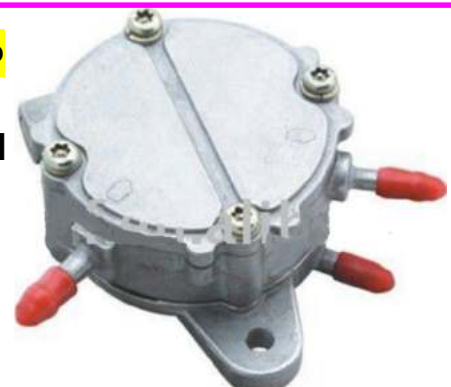

Universal
14-FPP1